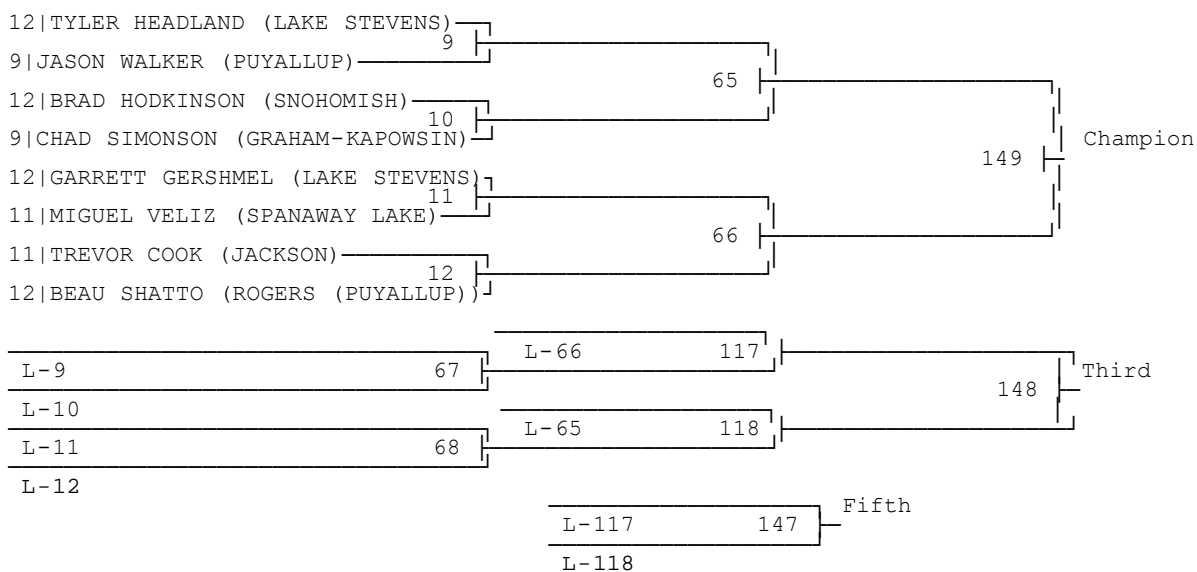

2015 4A REGION 1 TOURNAMENT

Jump to bracket:

106	113	120	126
132	138	145	152
160	170	182	195
220	285		

106 (back to top)

113 (back to top)

120 (back to top)

126 (back to top)

132 (back to top)

L-20

138 (back to top)

145 (back to top)

152 (back to top)

11|TY WILSON (ROGERS (PUYALLUP))

160 (back to top)

170 (back to top)

182 (back to top)

2015 4A REGION 1 TOURNAMENT

195 (back to top)

220 (back to top)

285 (back to top)