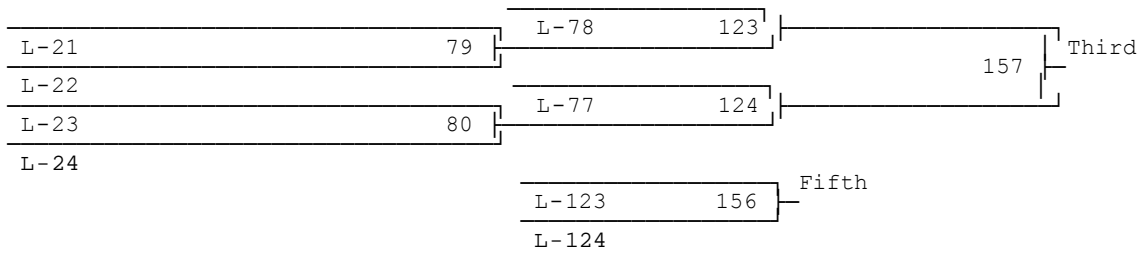

2015 4A REGION 1 TOURNAMENT

Jump to bracket:

106	113	120	126
132	138	145	152
160	170	182	195
220	285		

106 (back to top)

113 (back to top)

120 (back to top)

126 (back to top)

132 (back to top)

L-20

138 (back to top)

145 (back to top)

152 (back to top)

11|TY WILSON (ROGERS (PUYALLUP))

160 (back to top)

170 (back to top)

182 (back to top)