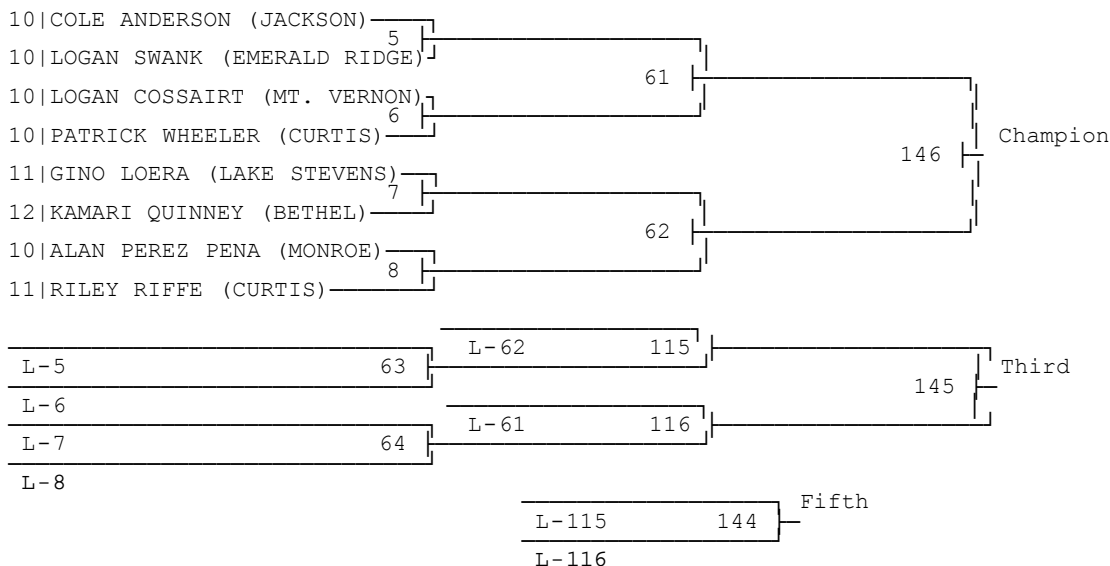

2015 4A REGION 1 TOURNAMENT

Jump to bracket:

106	113	120	126
132	138	145	152
160	170	182	195
220	285		

106 (back to top)

113 (back to top)

120 (back to top)

126 (back to top)

132 (back to top)

L-20

138 (back to top)

145 (back to top)

152 (back to top)

11|TY WILSON (ROGERS (PUYALLUP))

160 (back to top)

170 (back to top)

182 (back to top)

2015 4A REGION 1 TOURNAMENT

195 (back to top)

220 (back to top)

285 (back to top)