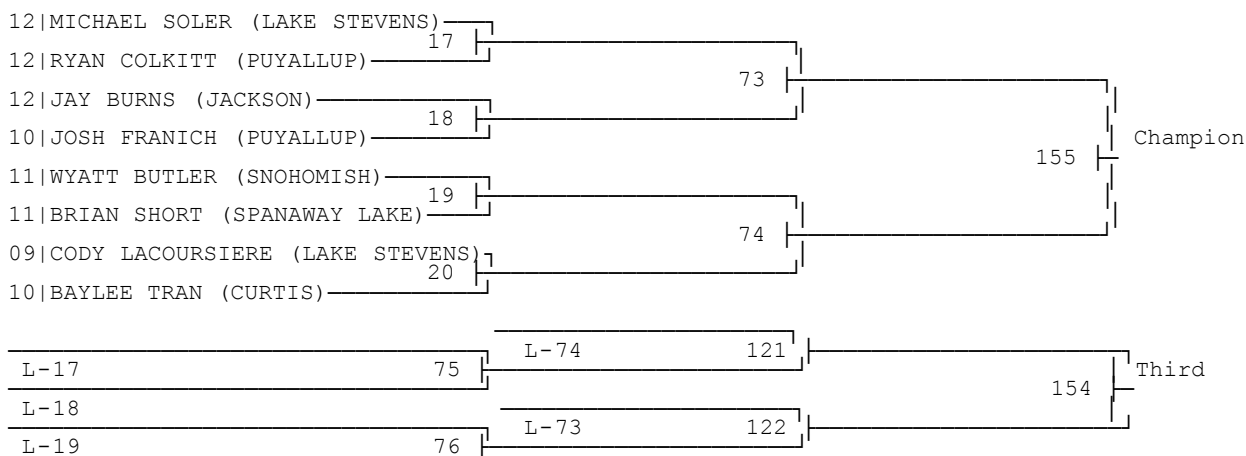

2015 4A REGION 1 TOURNAMENT

Jump to bracket:

106	113	120	126
132	138	145	152
160	170	182	195
220	285		

106 (back to top)

113 (back to top)

120 (back to top)

126 (back to top)

132 (back to top)

L-20

138 (back to top)

145 (back to top)

152 (back to top)

11|TY WILSON (ROGERS (PUYALLUP))

160 (back to top)

170 (back to top)

182 (back to top)

2015 4A REGION 1 TOURNAMENT

195 (back to top)

220 (back to top)

285 (back to top)