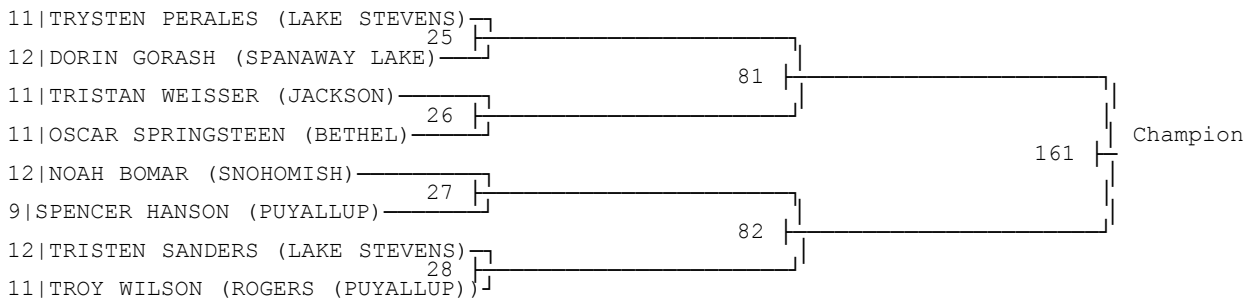

2015 4A REGION 1 TOURNAMENT

Jump to bracket:

106	113	120	126
132	138	145	152
160	170	182	195
220	285		

106 (back to top)

113 (back to top)

120 (back to top)

126 (back to top)

132 (back to top)

L-20

138 (back to top)

145 (back to top)

152 (back to top)

11|TY WILSON (ROGERS (PUYALLUP))

160 (back to top)

170 (back to top)

182 (back to top)