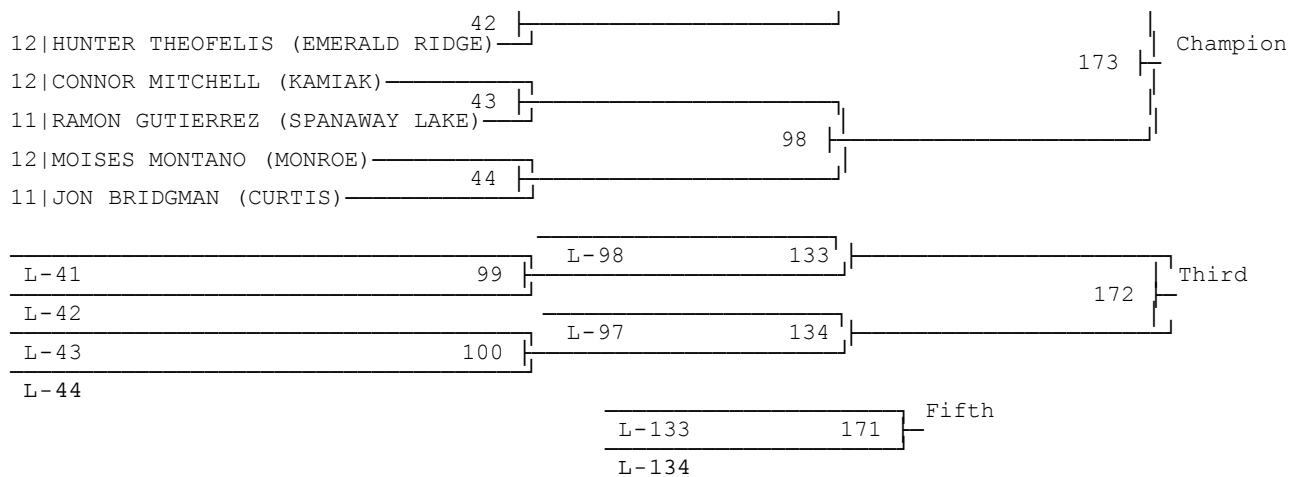

2015 4A REGION 1 TOURNAMENT