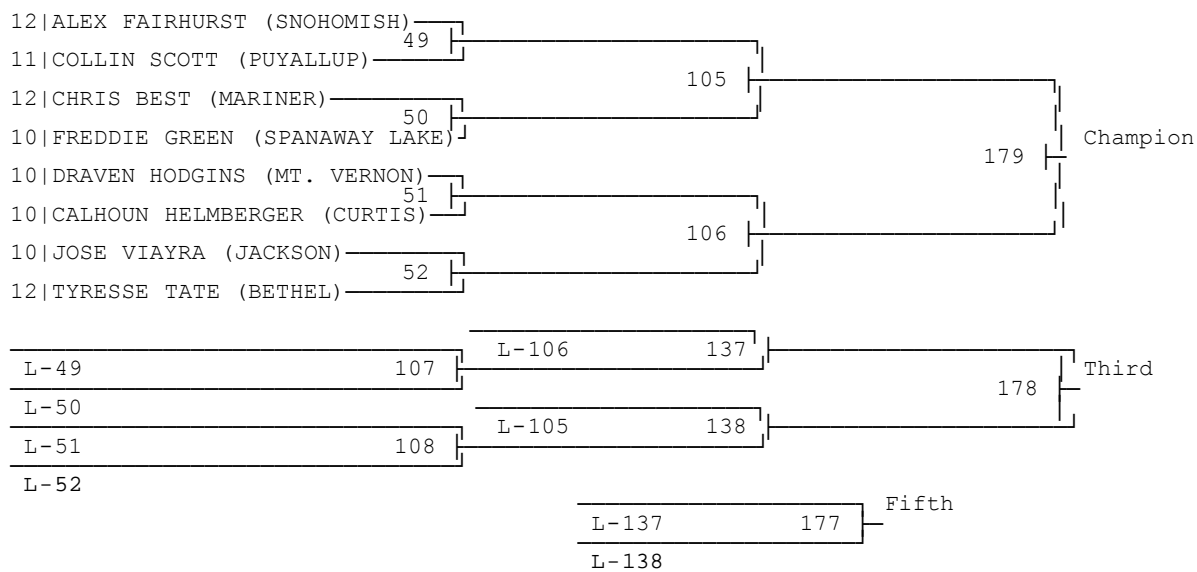

2015 4A REGION 1 TOURNAMENT

Jump to bracket:

106	113	120	126
132	138	145	152
160	170	182	195
220	285		

106 (back to top)

113 (back to top)

120 (back to top)

126 (back to top)

132 (back to top)

L-20

138 (back to top)

145 (back to top)

152 (back to top)

11|TY WILSON (ROGERS (PUYALLUP))

160 (back to top)

170 (back to top)

182 (back to top)

2015 4A REGION 1 TOURNAMENT

195 (back to top)

220 (back to top)

285 (back to top)