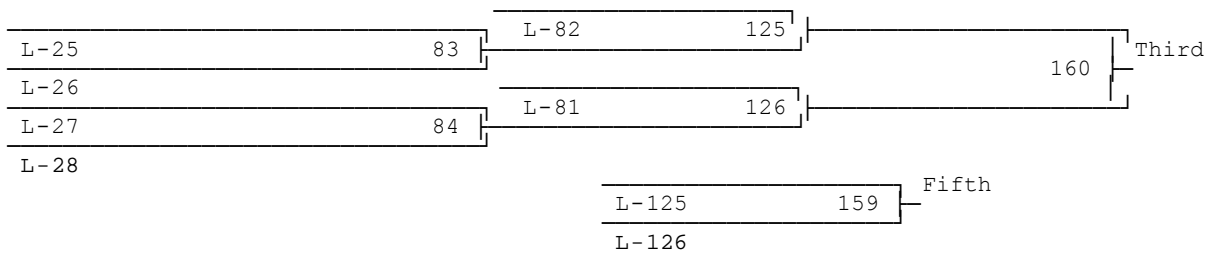

2015 4A REGION 1 TOURNAMENT

Jump to bracket:

106	113	120	126
132	138	145	152
160	170	182	195
220	285		

106 (back to top)

113 (back to top)

120 (back to top)

126 (back to top)

132 (back to top)

L-20

138 (back to top)

145 (back to top)

152 (back to top)

11|TY WILSON (ROGERS (PUYALLUP))

160 (back to top)

170 (back to top)

182 (back to top)