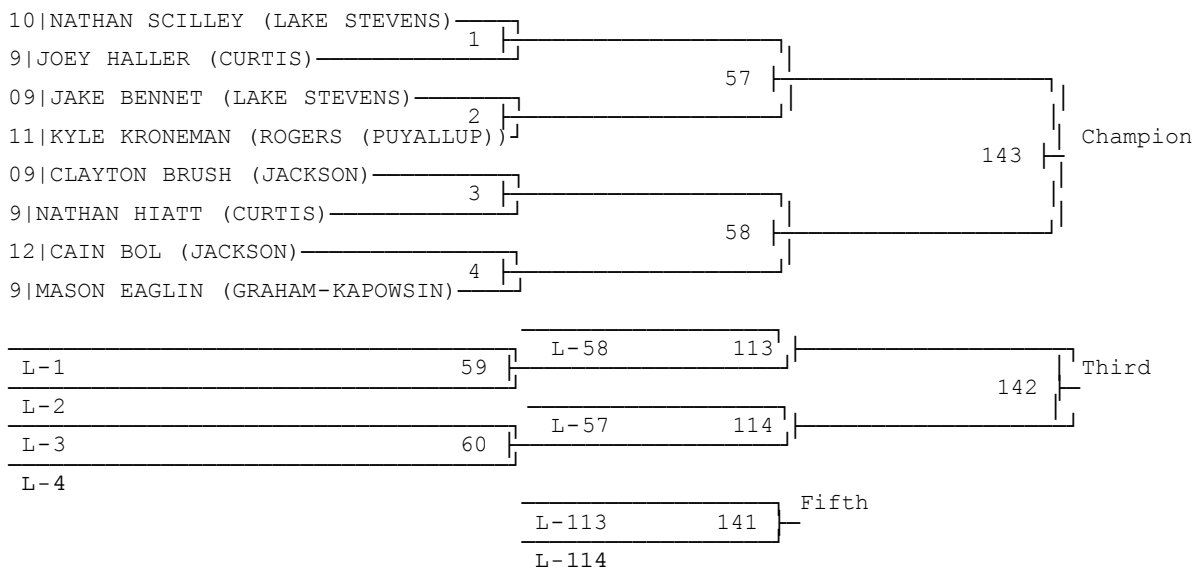

2015 4A REGION 1 TOURNAMENT

Jump to bracket:

106	113	120	126
132	138	145	152
160	170	182	195
220	285		

106 (back to top)

113 (back to top)

120 (back to top)

126 (back to top)

132 (back to top)

L-20

138 (back to top)

145 (back to top)

152 (back to top)

11|TY WILSON (ROGERS (PUYALLUP))

160 (back to top)

170 (back to top)

182 (back to top)

2015 4A REGION 1 TOURNAMENT

195 (back to top)

220 (back to top)

285 (back to top)