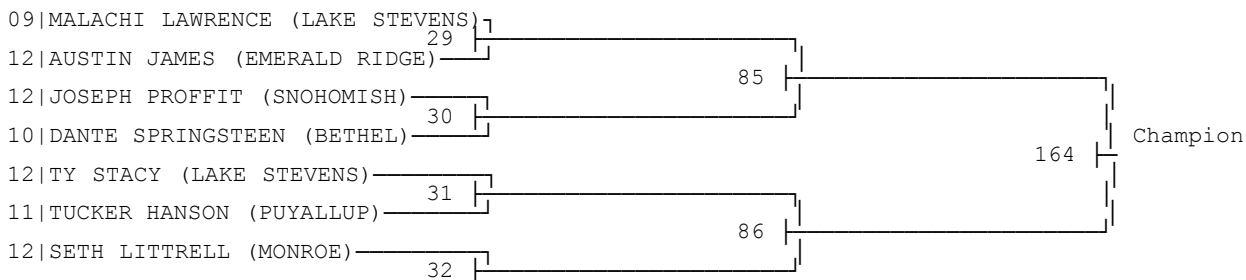

L-20

138 (back to top)

145 (back to top)

152 (back to top)

11|TY WILSON (ROGERS (PUYALLUP))

160 (back to top)

170 (back to top)

182 (back to top)