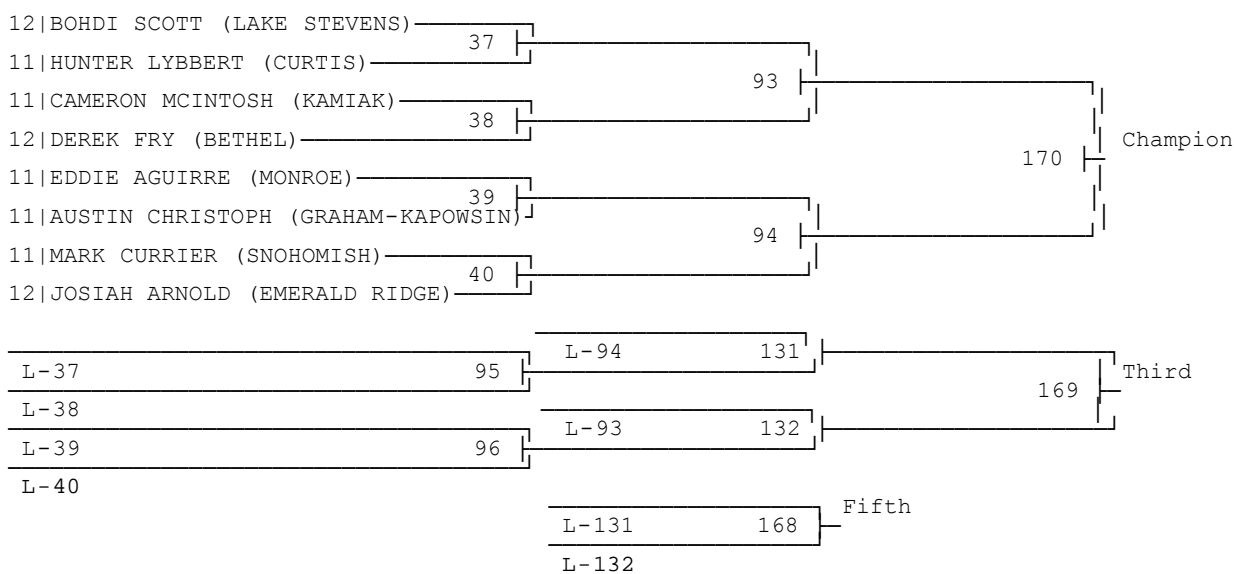

2015 4A REGION 1 TOURNAMENT

Jump to bracket:

106	113	120	126
132	138	145	152
160	170	182	195
220	285		

106 (back to top)

113 (back to top)

120 (back to top)

126 (back to top)

132 (back to top)

L-20

138 (back to top)

145 (back to top)

152 (back to top)

11|TY WILSON (ROGERS (PUYALLUP))

160 (back to top)

170 (back to top)

182 (back to top)