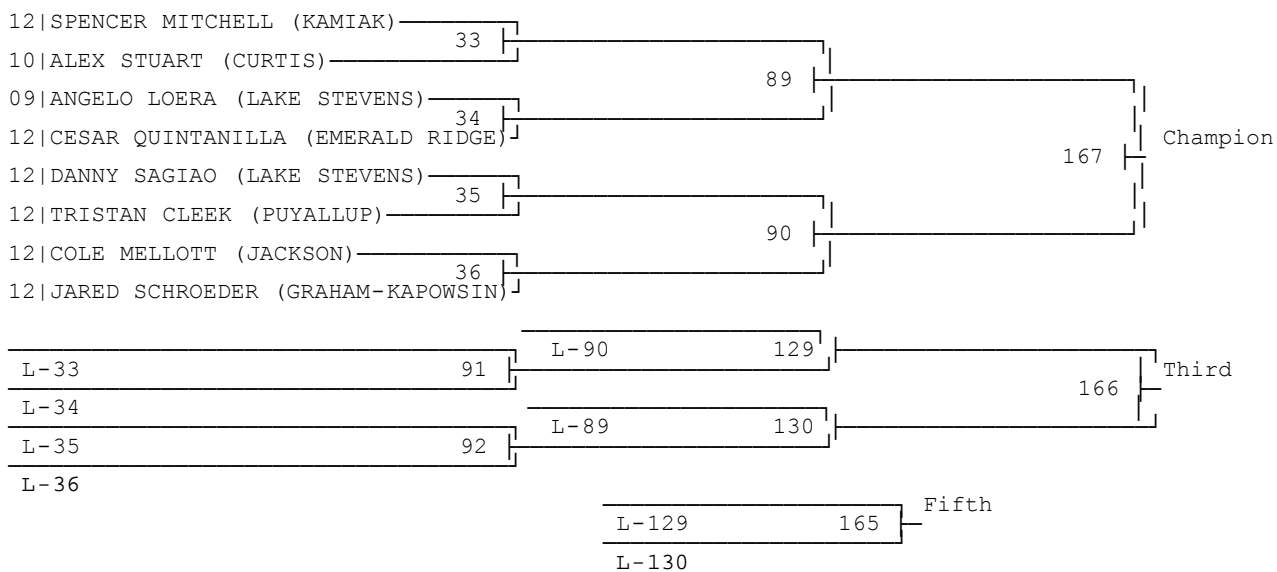

2015 4A REGION 1 TOURNAMENT

Jump to bracket:

106	113	120	126
132	138	145	152
160	170	182	195
220	285		

106 (back to top)

113 (back to top)

120 (back to top)

126 (back to top)

132 (back to top)

L-20

138 (back to top)

145 (back to top)

152 (back to top)

11|TY WILSON (ROGERS (PUYALLUP))

160 (back to top)

170 (back to top)

182 (back to top)