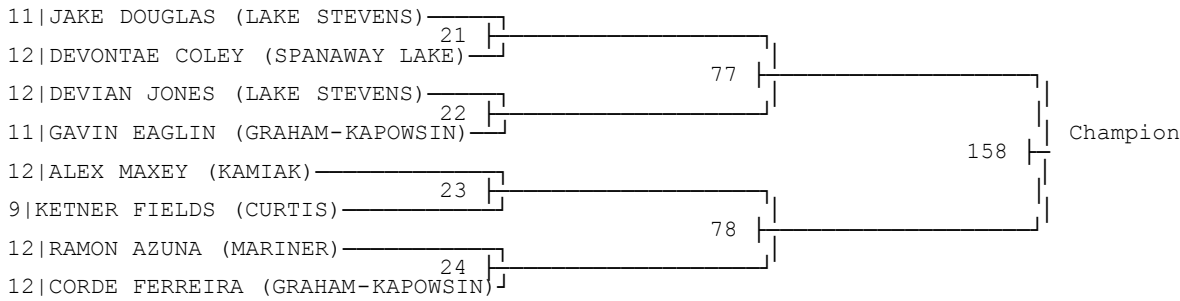

2015 4A REGION 1 TOURNAMENT

Jump to bracket:

106	113	120	126
132	138	145	152
160	170	182	195
220	285		

106 (back to top)

113 (back to top)

120 (back to top)

126 (back to top)

132 (back to top)

L-20

138 (back to top)

145 (back to top)

152 (back to top)

11|TY WILSON (ROGERS (PUYALLUP))

160 (back to top)

170 (back to top)

182 (back to top)