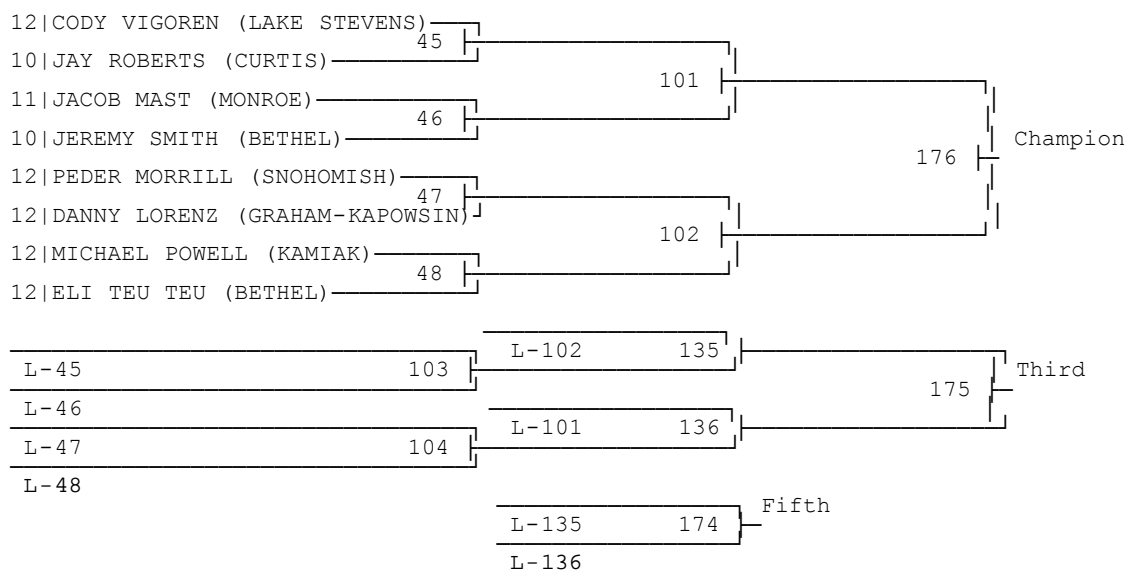

195 (back to top)