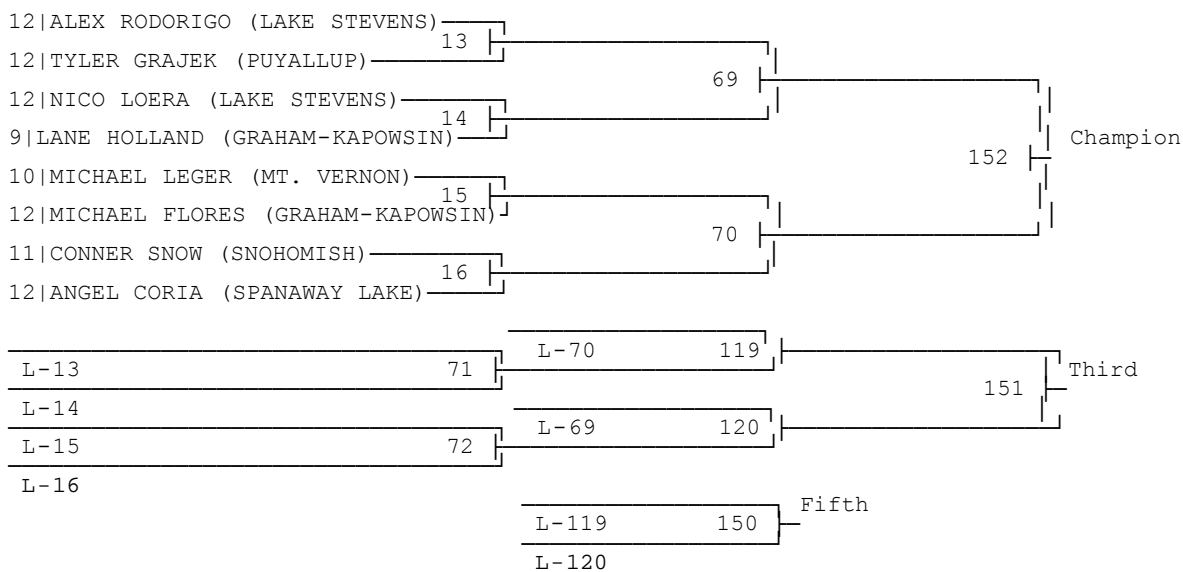

2015 4A REGION 1 TOURNAMENT

Jump to bracket:

106	113	120	126
132	138	145	152
160	170	182	195
220	285		

106 (back to top)

113 (back to top)

120 (back to top)

126 (back to top)

132 (back to top)

L-20

138 (back to top)

145 (back to top)

152 (back to top)

11|TY WILSON (ROGERS (PUYALLUP))

160 (back to top)

170 (back to top)

182 (back to top)